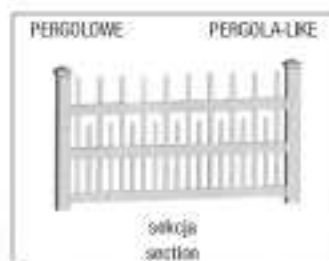

RODZAJE OGRODZEŃ

TYPES OF FENCING